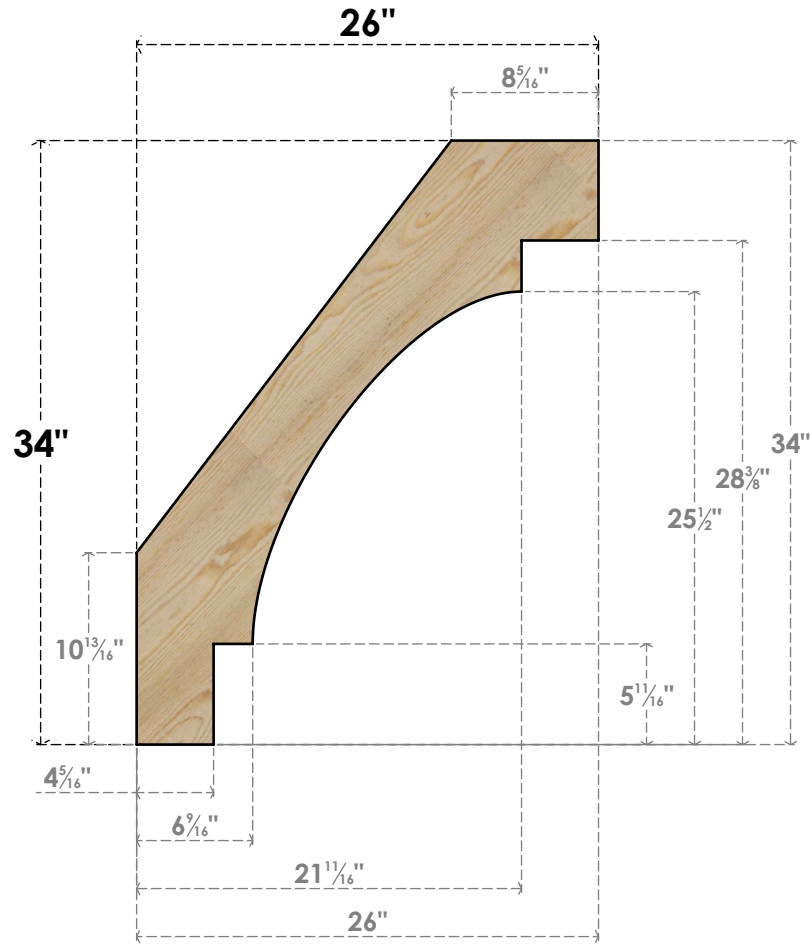

BRC06X26X34MRC00RDF

6"W X 26"D X 34"H MERCED ROUGH SAWN BRACE, DOUGLAS FIR

SIDE

FRONT

EKENA MILLWORK
 2300 WEST MAIN ST.
 CLARKSVILLE, TX 75426
 TOLL FREE: 866-607-0453
 WWW.EKENAMILLWORK.COM

NOTES

1. INSTALLATION TO BE COMPLETED IN ACCORDANCE WITH MANUFACTURER'S SPECIFICATIONS.
2. DRAWING MAY NOT BE TO SCALE
3. THIS DRAWING IS INTENDED FOR DESIGN AND PLANNING PURPOSES ONLY.
4. ALL INFORMATION CONTAINED HEREIN WAS CURRENT AT THE TIME OF DEVELOPMENT BUT MUST BE REVIEWED AND APPROVED BY THE PRODUCT MANUFACTURER TO BE CONSIDERED ACCURATE.
5. PRODUCTS ARE NOT KILN DRIED. THIS ITEM IS UNIQUE AND WILL CONTAIN THE NATURAL VARIATIONS THAT THE WOOD SPECIES OFFERS. THIS MAY RESULT IN VARIATIONS UP TO 1/4"